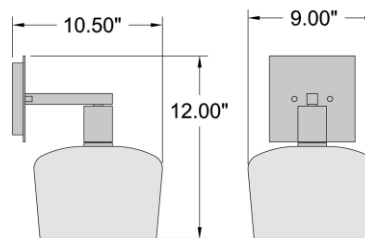

FIXTURE	BACKPLATE / CANOPY
Length:	Length
Width: 9"	Width: 4.5"
Diameter	Diameter:
Height: 12"	Height: 4.5"
Extension: 10.5"	
Overall Height:	

TECHNICAL SPECIFICATIONS

SPECIFICATIONS

Frame Material: Steel
Diffuser Material: Glass
Lamping Type: SSL (Dedicated LED) Jbox: Standard
Lamping Base: SSL Lamp Wattage: 9 W
Lamp Quantity: 1 Total Wattage: 9 W
Voltage: 120v Lamps Included: Yes

Quantity: _____

Notes: _____

LINE DRAWING

IES FILE

In addition to Access Lighting's purchase and warranty terms and conditions, by signing below or placing an order, you agree that you are authorized to bind the entity placing any order and acknowledge the following: All of sizes and measurements are approximate and all images are for illustrative purposes only. In the event of an inconsistency, the "Product Measurements" section controls. There also may be slight differences in the colors and designs compared to the displayed and printed images.