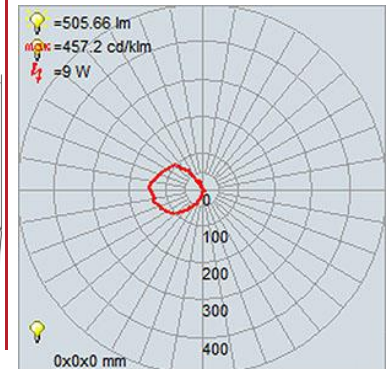

FIXTURE	BACKPLATE / CANOPY
Length:	Length
Width: 9"	Width: 4.5"
Diameter	Diameter:
Height: 12"	Height: 4.5"
Extension: 10.5"	
Overall Height:	

TECHNICAL SPECIFICATIONS

SPECIFICATIONS

Frame Material: Steel
Diffuser Material: Glass
Lamping Type: SSL (Dedicated LED) Jbox: Standard
Lamping Base: SSL Lamp Wattage: 9 W
Lamp Quantity: 1 Total Wattage: 9 W
Voltage: 120v Lamps Included: Yes

Quantity: _____

Notes: _____

LINE DRAWING

IES FILE

In addition to Access Lighting's purchase and warranty terms and conditions, by signing below or placing an order, you agree that you are authorized to bind the entity placing any order and acknowledge the following: All of sizes and measurements are approximate and all images are for illustrative purposes only. In the event of an inconsistency, the "Product Measurements" section controls. There also may be slight differences in the colors and designs compared to the displayed and printed images.